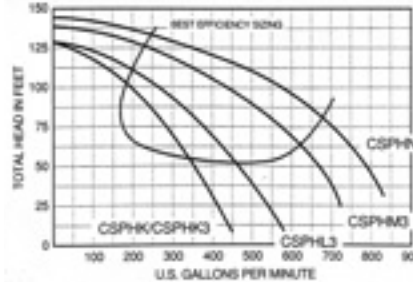

B. HIGH PERFORMANCE COMMERCIAL SELF-PRIMING PUMP

Especially designed for commercial/public swimming pools or spas where very high performance and self-priming characteristics are desired. Oversized hair and lint strainer for large debris capacity (1100 cu. in. capacity). Rugged cast iron construction with bronze impeller. Standard 4" x 6" flange connections (N.S.F.).