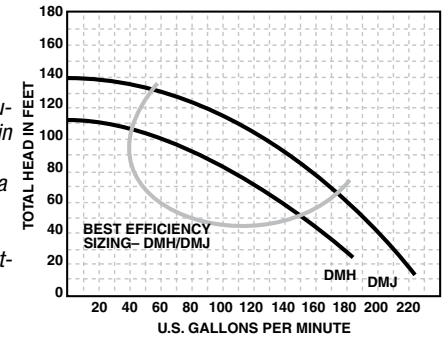

C. SELF-PRIMING CENTRIFUGAL PUMPS

Self-priming, centrifugal design available in 3 and 5 H.P. models. The pump body has a single suction port with four-bolt flange connection for mounting strainer. Centerline discharge port - 3 H.P. - 2" 1/5 H.P. - 2 1/2" discharge. Bronze impeller.