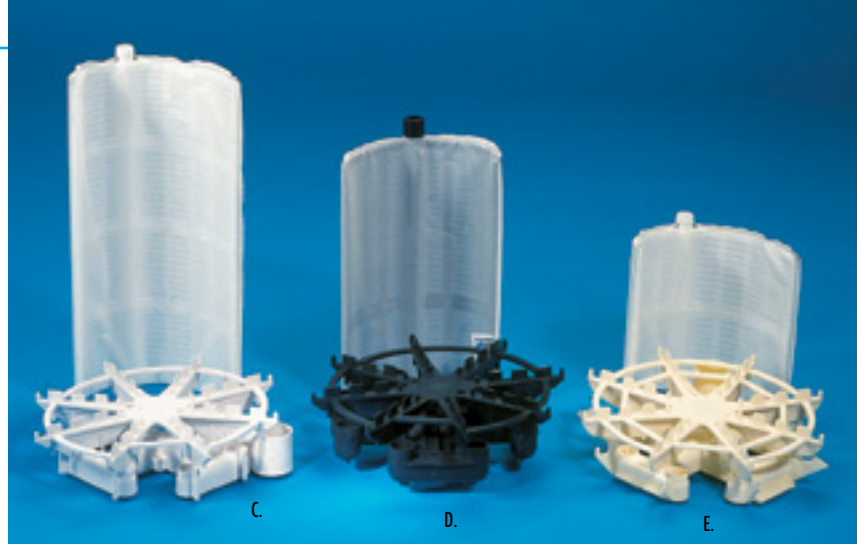

D.E. FILTER ELEMENTS COVERS & GRIDS SAND & CARTRIDGE REPLACEMENT PARTS

REPLACEMENT CARTRIDGE FILTER PARTS

PTM SERIES

- A. 25010-9101 Top clamp \$106.30
- B. 25010-9100 Bottom clamp \$97.90
- C. WC104-78P Base with pipe plugs \$126.90
- D. WC36-22 Clamp knob \$8.30

*Replacement cartridges can be found on page 21

PXC SERIES

- E. 25230-0102S Filter lid assembly for PXC75 & PXC95 \$217.70
- 25230-0103S Filter lid assembly for PXC125 & PXC150 \$261.20
- F. 25230-0010S Tank o' ring \$11.90

D.E. FILTER ELEMENTS COVERS

A. REPLACEMENTS FOR KEENE-BOWSER

- 700-10L24 36" long Star-Core element complete \$652.40
- 701-10L26 Core only for 36" element \$623.70
- 702-10L27 Bag only for 36" element \$38.90
- 704-09L94 48" long Star-Core element complete \$749.90
- 705-09L95 Core only for 48" element \$719.70
- 706-09L96 Bag only for 48" element \$42.60
- 713-14L40 Bag only for 24" element \$48.60
- 770-13L64 39" x 50" element with side-corner outlet. Complete with cover and O-rings. \$663.10
- 764 Cover only for 13L64 Star-Leaf. \$129.90
- 776-13L63 39" x 50" element with bottom center outlet Complete with cover and O-rings. \$543.70
- 765 Cover only for 13L63 Star-Leaf. \$129.90