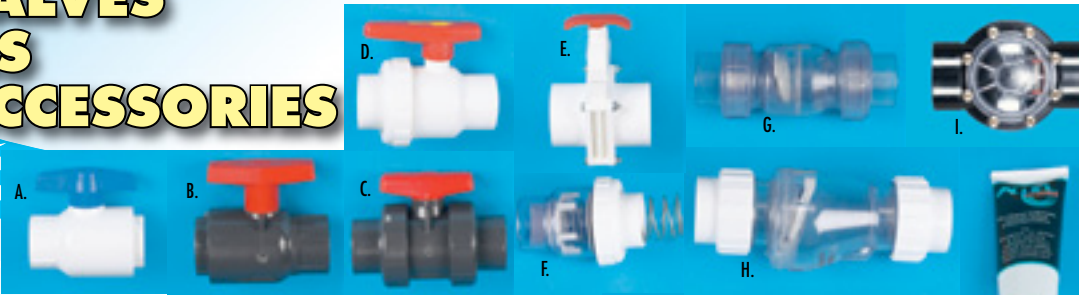

PLUMBING VALVES CHECK VALVES PLUMBING ACCESSORIES MISC TOOLS

A. PVC UTILITY BALL VALVES BY SPEARS

#2622-005	1/2" Soc x Soc	\$7.00
#2622-007	3/4" Soc x Soc	\$8.25
#2622-010	1" Soc x Soc	\$11.25
#2622-015	1 1/2" Soc x Soc	\$22.65
#2622-020	2" Soc x Soc	\$30.75
#2621-005	1/2" Fpt x Fpt	\$6.95
#2621-007	3/4" Fpt x Fpt	\$8.25
#2621-010	1" Fpt x Fpt	\$11.25
#2621-015	1 1/2" Fpt x Fpt	\$22.65
#2621-020	2" Fpt x Fpt	\$28.70

B. PVC COMPACT BALL VALVE BY SPEARS

#2122-015	1 1/2" Soc x Soc	\$47.25
#2122-020	2" Soc x Soc	\$58.85
#2122-030	3" Soc x Soc	\$225.15
#2122-040	4" Soc x Soc	\$334.00
#2122-060	6" Soc x Soc	\$448.00

C. PVC TRUE UNION 2000 STANDARD BALL VALVE w/SOCxSOC w/TWO ADDITIONAL FPT UNION