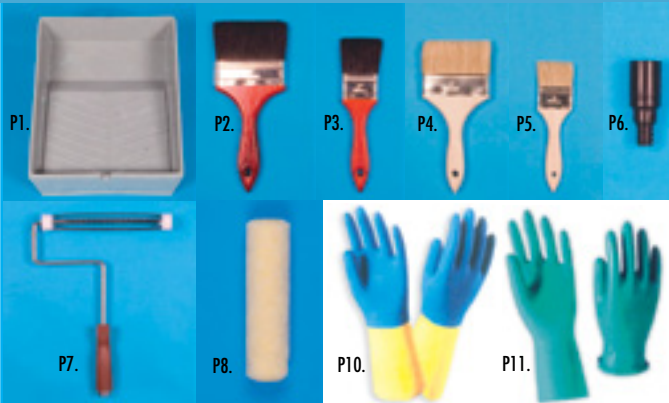

## BRUSHES

- A. #R11342 24" CURVED BRUSH with five rows of blue nylon bristle (commercial usage) . . . . . \$25.95
- B. #R11366 18" CURVED BRUSH with end cap. Will not tear or cut vinyl liners of pools . . . . . \$8.25
- C. #4000 18" STRAIGHT BRUSH with five rows of blue nylon bristle (residential or commercial use) . . . . . \$19.50
- D. #R11046 18" CURVED BRUSH with 5 rows of white nylon Bristle (residential or commercial) . . . . . \$14.85
- E. #R11330 36" CURVED OLYMPIC BRUSH (commercial brush for large Olympic pools) . . . . . \$34.90
- F. #R11741 12" SPA STRAIGHT BRUSH white nylon with 4' pole attached. . . . . \$12.15
- G. #R11626 10" ALUMINUM BLACK ALGAE BRUSH 10" wide brush for concrete or plaster (commercial or hotel/motel pool) . . . . . \$16.15
- H. #R11646 18" COMMERCIAL ALGAE BRUSH (park districts or high school pools) . . . . . \$26.50
- I. #R11736 10" SPA CURVED BRUSH white nylon bristle brush. Great for spa or above-ground pools . . . . . \$7.75
- J. #R11616 6" ALUMINUM BLACK ALGAE BRUSH for tough algae stains on plaster or concrete pools (commercial spa or residential pools) . . . \$12.95
- K. #6020 10" BLUE & WHITE ACID BRUSH great for acid washing pools B/4 filling . . . . . \$10.75
- L. #3524 24" FLOOR BRUSH for cleaning smooth or rough floors with heavy dust and dirt (need to order threaded pole) . . . . . \$19.95
- M. #9600 DUAL SURFACE ACID BRUSH contoured shape conforms to pool, decks, gutters and spa's. Ideal for acid washing, too . . . . . \$11.55
- #C60 60" HANDLE 1 1/2" dia. tapered end handle for acid brushes . . . \$5.45
- #471 72" HANDLE 1 1/2" dia. tapered end handle for acid brushes . . . \$6.25
- #471A 72" HANDLE 1 1/2" with polypropylene tip threaded . . . . . \$8.10
- #C96 84" TAPERED POLE longer for acid washing deep pools. . . \$10.00
- N. #612 12" BLUE & WHITE ACID BRUSH great for acid washing pools B/4 filling (not shown) . . . . . \$9.10
- #3144 14" ACID BRUSH (not shown) . . . . . \$9.95
- O. #R11578 WOOD BACK COMMERCIAL ACIS BRUSH 5" blue & white acid brush for tiles with crimped bristles (not shown) . . . . . \$8.80
- P1. #1525 2 Qt. deep well tray 7" or 9" rollers. . . . . \$4.60
- P2. #1528-04 4" wide epoxy resin brush . . . . . \$7.15
- P3. #1528-02 2" wide epoxy resinbrush . . . . . \$3.50