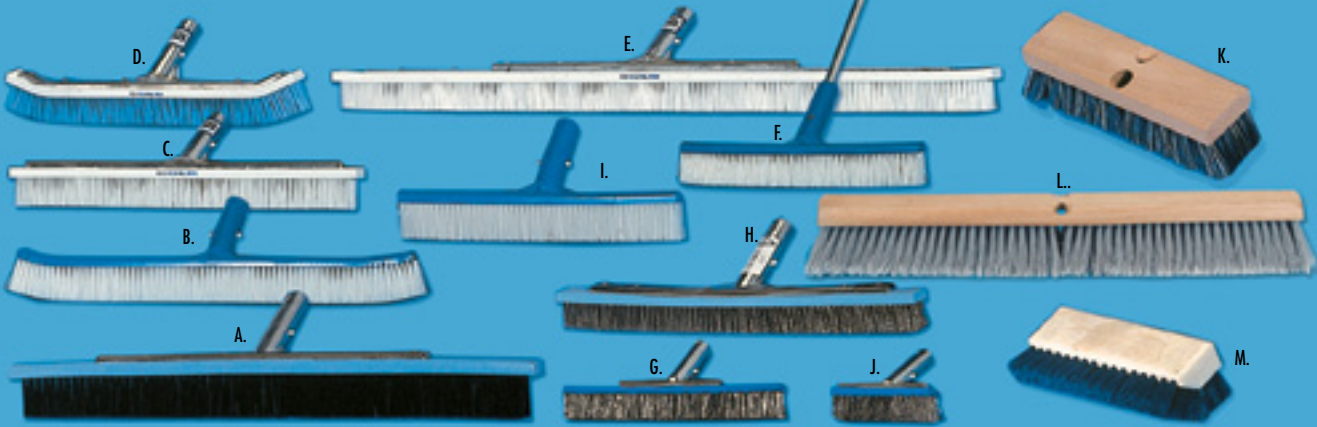

## BRUSHES

- A. #R11342 24" CURVED BRUSH with five rows of blue nylon bristle (commercial usage) . . . . . \$25.95
- B. #R11366 18" CURVED BRUSH with end cap. Will not tear or cut vinyl liners of pools . . . . . \$8.25
- C. #4000 18" STRAIGHT BRUSH with five rows of blue nylon bristle (residential or commercial use) . . . . . \$19.50
- D. #R11046 18" CURVED BRUSH with 5 rows of white nylon Bristle (residential or commercial) . . . . . \$14.85
- E. #R11330 36" CURVED OLYMPIC BRUSH (commercial brush for large Olympic pools) . . . . . \$34.90
- F. #R11741 12" SPA STRAIGHT BRUSH white nylon with 4' pole attached. . . . . \$12.15
- G. #R11626 10" ALUMINUM BLACK ALGAE BRUSH 10" wide brush for concrete or plaster (commercial or hotel/motel pool) . . . . . \$16.15
- H. #R11646 18" COMMERCIAL ALGAE BRUSH (park districts or high school pools) . . . . . \$26.50
- I. #R11736 10" SPA CURVED BRUSH white nylon bristle brush. Great for spa or above-ground pools . . . . . \$7.75
- J. #R11616 6" ALUMINUM BLACK ALGAE BRUSH for tough algae stains on plaster or concrete pools (commercial spa or residential pools) . . . \$12.95
- K. #6020 10" BLUE & WHITE ACID BRUSH great for acid washing pools B/4 filling . . . . . \$10.75
- L. #3524 24" FLOOR BRUSH for cleaning smooth or rough floors with heavy dust and dirt (need to order threaded pole) . . . . . \$19.95
- M. #9600 DUAL SURFACE ACID BRUSH contoured shape conforms to pool, decks, gutters and spa's. Ideal for acid washing, too . . . . . \$11.55
- #C60 60" HANDLE 1 1/2" dia. tapered end handle for acid brushes . . . \$5.45
- #471 72" HANDLE 1 1/2" dia. tapered end handle for acid brushes . . . \$6.25
- #471A 72" HANDLE 1 1/2" with polypropylene tip threaded . . . . . \$8.10
- #C96 84" TAPERED POLE longer for acid washing deep pools. . . \$10.00
- N. #612 12" BLUE & WHITE ACID BRUSH great for acid washing pools B/4 filling (not shown) . . . . . \$9.10
- #3144 14" ACID BRUSH (not shown) . . . . . \$9.95
- O. #R11578 WOOD BACK COMMERCIAL ACIS BRUSH 5" blue & white acid brush for tiles with crimped bristles (not shown) . . . . . \$8.80
- P1. #1525 2 Qt. deep well tray 7" or 9" rollers. . . . . \$4.60
- P2. #1528-04 4" wide epoxy resin brush . . . . . \$7.15
- P3. #1528-02 2" wide epoxy resinbrush . . . . . \$3.50