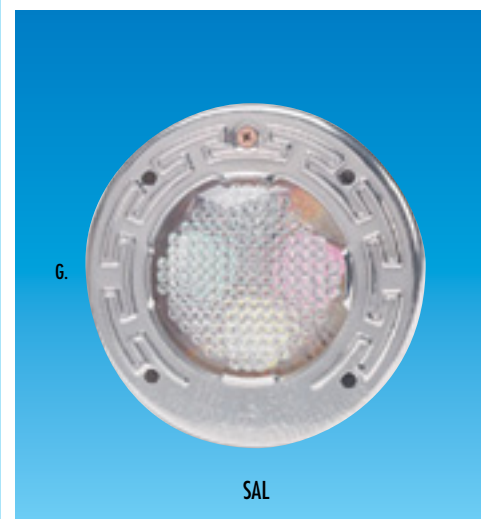

G.

SAL

G. SPECTRUM AQUALIGHT (SAL)

Now you can enjoy the dramatic color lighting effects of SAm in your spa. Spectrum AquaLight (SAL) produces the same revolutionary 7-color spectrum as our SAm light, but it comes in a compact package. Especially designed for spas, SAL provides breathtaking color at the flip of a switch—just like SAm. Imagine relaxing with your family and friends in a spa where you can create a beautiful, continuously changing light show.

#640000 120V, 30' cord	$607.00
#640011 12V, 15' cord	$562.00
#640012 12V, 50' cord	$597.00