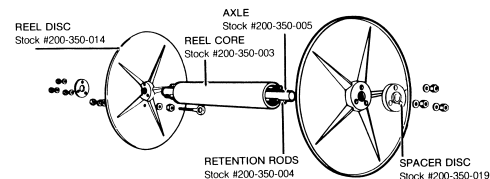

Standard colors: red, white, blue, green, yellow.

All lanes F.O.B. Medina, OH

REEL & PARTS

- 200350 Stor-Lane Competitor Reels. \$1,645.00
- 200351 Stor-Lane reel cover. Wt. 14 lbs. \$164.00

F.O.B. Medina, OH

REEL PARTS By Stor-Lane®

- 200350014 Reel disc \$315.30
- 200350005 Axle \$112.10
- 200350003 Reel core \$71.20
- 200350004 Retention rods \$35.60
- 200350019 Spacer disc \$16.50

PARAGON AQUATICS

A wide selection of fixed, moveable, and portable chairs suitable for every need. The Paraflyte fixed-series chairs, designed to harmonize with the Paraflyte diving towers and starting platforms, feature both sloping pedestal and access ladder. We also have a variety of chairs that can easily be moved about as needed or to avoid the sun.