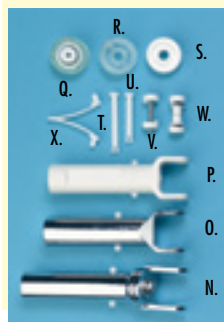

PRO-VAC® ^{NEW}
These patented vac heads will clean a pool bottom in up to half the time, even with low flow suction. Unique suction chamber concentrates vacuum velocity from both ends as well as front to back. Has metal swivel handle. Adjustable wheels increase or decrease vacuum velocity and special flex strips guide debris into exclusive suction chamber. Swivel connection for 1/2" vac hose while 2" fits directly on body. Recommended by Service Pros throughout the world.

- K. #5116-BRA COMMERCIAL STANDARD BRONZE CHROME PLATED BRASS VACUUM HEAD**
18" vacuum head with adjustable brushes and wheels. 1/2" hose adapter and handle bracket. 4-wheel model **\$470.00**
#5116-BRB Same as above, but for a 2" hose \$470.00

- L. #130040B 20" COMBO VAC & WALL BRUSH \$13.95**

- M. #110030B 20" WIDE FLEXIBLE BRUSH \$16.80**

PARTS

- N. #R201408 Metal swivel handle— Fits most all standard vac heads. Swivel feature allows freedom to steer in any direction with ease \$18.10**
O. #R201420 Metal handle fits most vac heads. \$13.00
P. #R201476 Plastic handle fits most vac heads \$3.20
Q. #R201557 Ball bearing wheel fits most vac heads \$4.65
R. #R03022 Polyurethane wheel 1 3/8" \$2.25
S. #R03021 White wheel \$1.15
T. #R03101 Pin for most vinyl vac heads. \$.95
U. #R03086 Pin for small vac head \$.95
V. #R201458 Axle for ball bearing wheel. \$1.15

- W. #R201456 Axle for most wheels \$2.65**
X. #22001 Plastic spring clip — Used to clip handles into poles on all brushes and vac heads. \$.95
#R201696 Replacement bag for #201146 Mini-Vac \$4.80
#5-116-00 Filter screen for Polaris spa wand \$10.25