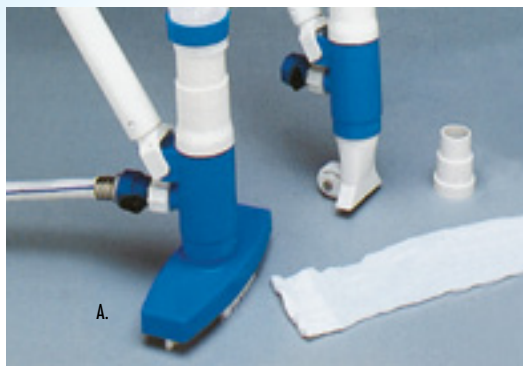

VACUUM CLEANERS VACUUM HEADS ETC.

VACUUM CLEANERS

- A. #R201146 MINI-VAC**
Designed for use with a garden hose and silt bag or 1/4" or 1/2" vacuum hose. Unit is complete with silt bag, hose adapter, shut-off valve for garden hose use and snap-adapt handle. Includes brush attachment for use on vinyl pools. **\$22.50**
#R191126 4' Pole for mini-vac or leaf rake \$7.05
#R191128 Same as above, but 6' \$9.75

PRO-VAC® ^{NEW}
These patented vac heads will clean a pool bottom in up to half the time, even with low flow suction. Unique suction chamber concentrates vacuum velocity from both ends as well as front to back. Has metal swivel handle. Adjustable wheels increase or decrease vacuum velocity and special flex strips guide debris into exclusive suction chamber. Swivel connection for 1/2" vac hose while 2" fits directly on body. Recommended by Service Pros throughout the world.

- L. #130040B 20" COMBO VAC & WALL BRUSH \$13.95**

- M. #110030B 20" WIDE FLEXIBLE BRUSH \$16.80**

PARTS

- N. #R201408 Metal swivel handle— Fits most all standard vac heads. Swivel feature allows freedom to steer in any direction with ease \$18.10**
O. #R201420 Metal handle fits most vac heads. \$13.00
P. #R201476 Plastic handle fits most vac heads \$3.20
Q. #R201557 Ball bearing wheel fits most vac heads \$4.65
R. #R03022 Polyurethane wheel 1 3/8" \$2.25
S. #R03021 White wheel \$1.15
T. #R03101 Pin for most vinyl vac heads. \$.95
U. #R03086 Pin for small vac head \$.95
V. #R201458 Axle for ball bearing wheel. \$1.15