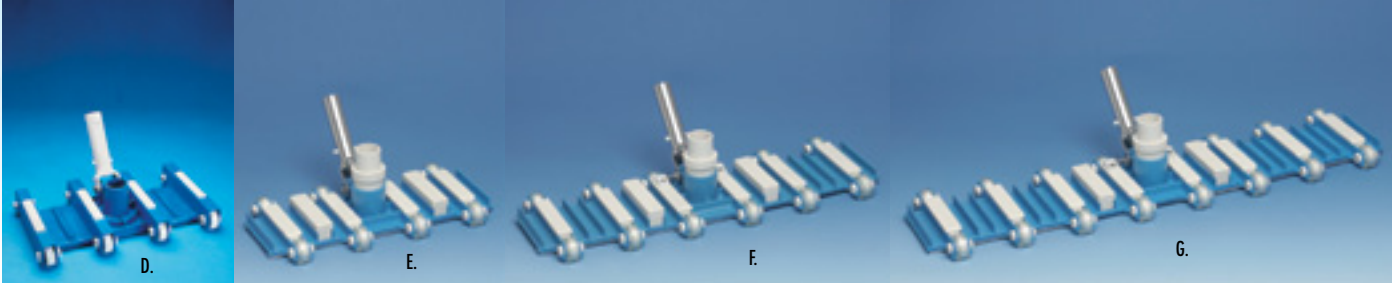

VACUUM CLEANERS VACUUM HEADS ETC.

VACUUM CLEANERS

- A. #R201146 MINI-VAC**
Designed for use with a garden hose and silt bag or 1/4" or 1/2" vacuum hose. Unit is complete with silt bag, hose adapter, shut-off valve for garden hose use and snap-adapt handle. Includes brush attachment for use on vinyl pools. **\$22.50**
#R191126 4' Pole for mini-vac or leaf rake \$7.05
#R191128 Same as above, but 6' \$9.75

- B. #5-500-00 POLARIS SPA WAND PRO**
Built extra tough for a pro. Built with Structron, a durable high strength material. Designed to provide years of service for residential and especially commercial use. It's the hand-held powered pool vacuum that's ideal for cleaning pool steps, fountains, and spas. Just a few easy strokes of the handle and debris is sucked up into a built-in filter basket for easy disposal.
#5-500-00 Polaris Spa Wand Pro \$82.70
#5-400-00 Same as above but blue plastic, Residential. \$53.50

- D. #R201112 FLEXIBLE VACUUM HEAD (12" WIDE)**
Great time saver and for professional use. A new improved vacuum made of rugged flexible plastic. Goes with 1/2" vacuum hose with quick lock handle. **\$42.50**

PRO-VAC® ^{NEW}
These patented vac heads will clean a pool bottom in up to half the time, even with low flow suction. Unique suction chamber concentrates vacuum velocity from both ends as well as front to back. Has metal swivel handle. Adjustable wheels increase or decrease vacuum velocity and special flex strips guide debris into exclusive suction chamber. Swivel connection for 1/2" vac hose while 2" fits directly on body. Recommended by Service Pros throughout the world.