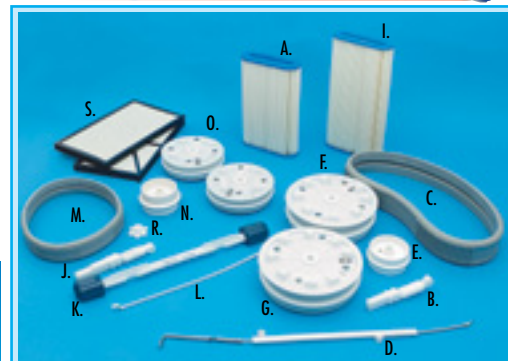

AQUA VAC PARTS

AQUA KING

- A. #AV7807 Cartridge (1 Pair) . . . . . $44.95 pair
- B. #AV2203 Reversing Arm $9.86
- C. #AV2303V Drive Belt. $44.95
- D. #AV2212-81 Cable. $25.15
- E. #AV2202V Front Wheel. $11.65
- F. #AV2608L Left Drive Wheel $134.95
- G. #AV2608R Right Drive Wheel $134.95
- H. #AV2209 Bumper $12.55

AQUA QUEEN & PRINCE

- I. #AV7807 Cartridge (1 Pair) . . . . . $44.95 pair
- A. #AV7807L Extra Set of Long Filter Cartridges for Prince $53.95 set
- J. #AV1703 Reversing Arm $9.85
- K. #AV1710 Sensor Bar $26.95
- L. #AV1701 Cable $9.85
- M. #AV1307V Drive Belt. $21.55
- N. #AV1702 Front Wheel $11.65
- O. #AV1600L Left Drive Wheel $116.10
- P. #AV1600R Right Drive Wheel $116.10
- R. #AV7809 Knob $6.53
- S. #AV70100 Tiger Shark filter cartridge assembly . . . $62.10
- #AV70101 1 Pr. Tiger Shark refill cartridge only . . . $44.95
- #AV70102 Tiger Shark Filter Frame only $22.45