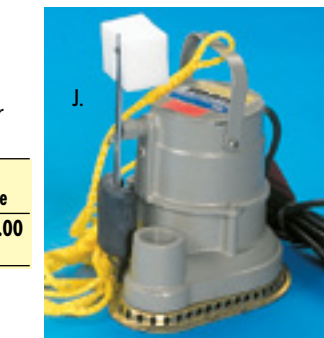

J. SUBMERSIBLE POOL SERVICE PUMP

Excavation draining, routine cleaning, painting or other pool repairs and maintenance are made easy.

Catalog No.	Description	Nominal HP	Motor Voltage	Approx. Ship. Wt.	Price
PCD-10B	Submersible Drainer Pump	1/2	115	34 lbs.	$581.00