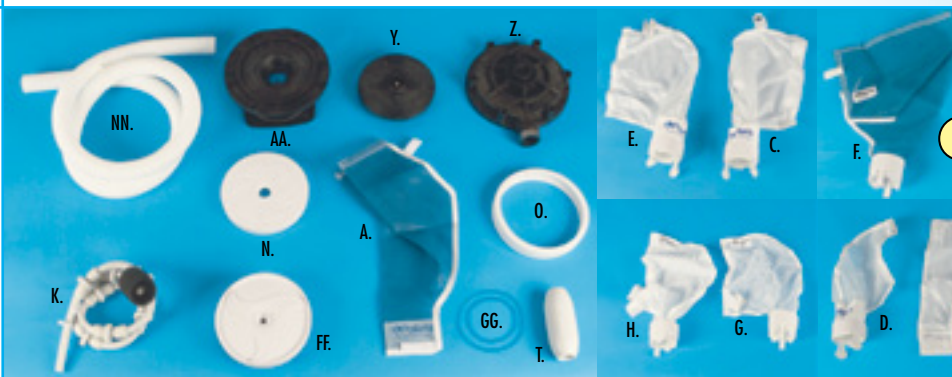

POLARIS

A. #A-15 Polaris 180 Leaf Bag	$34.11
B. #A-16 Polaris 180 Sand/Silt Bag	$34.11
C. #K-13 Polaris 280 All Purpose Bag, Zippered.	$40.66
D. #K-14 Polaris 280 Sand/Silt Bag	$34.11
E. #K-16 Polaris 280 All Purpose Bag	$34.11
F. #9-100-1012 Polaris 380/360 Leaf Bag	$34.11
G. #9-100-1015 Polaris 380/360 Sand/Silt Bag	$34.11
H. #9-100-1014 Polaris 380/360 All Purpose Bag	$34.11
I. #9-100-1021 Polaris 380/360 All Purpose Zipper Bag	$40.66
J. #A-20 Polaris 180 /280/360/380 Float.	$5.74
K. #B-5 Polaris 180/380 Sweep Hose Complete.	$28.89
L. #B-10 Polaris Wear Rings 380/360/280/180	$1.87
M. #B-15 Polaris Sweep Hose Clamp	$1.89
N. #C-6 Polaris Wheel, Large 280/180	$11.52
O. #C-10 Polaris Tire, White 380/360/380/180	$9.23
P. #C-55 Polaris Wheel Screw (1) 280/180.	$1.53
Q.#C-55-PKG Polaris Wheel Screw (2 Pak) 280/180.	NA
R. #C-60 Polaris Ball Bearings, Wheels 280/180	$8.21
S. #C-80 Polaris Ball Bearings, Turbine 280/180	$14.81
T. #D-10 Polaris Float, Feed Hose 380/280/180	$5.92
U. #D-15 Polaris Nut, Feed Hose 380/280/180	$3.40
V. #D-20 Polaris Swivel, Ball Bearing 380/280/180	$11.68
W. #D-45 Polaris Feed Hose, White Hard 380/280/180	$26.17
X. #G-52 Polaris Back-Up Valve Kit 380/280/180	$73.40
Y. #P-15 Polaris Pump Impeller	$21.87
Z. #P-5 Polaris Pump Volute	$40.07
AA. #P-10 Polaris Pump Bracket.	$40.07
BB. #P-55 Polaris Pump Seal	$15.82
CC. #48-080 Polaris Inline Filter 480/380/280	$49.70
DD. #6-500-00 Polaris Universal Wall Fitting	$3.67
EE. #6-504-00 Polaris Filter Screen	$7.11
FF. #9-100-1008 Polaris Wheel, Double-Side 380/360	$11.70
GG. #9-100-1017 Polaris Belt kit 380/360	$27.70
HH. #9-100-1103 Polaris Turbine w/Bearing 380/360	$11.00
II. #9-100-1108 Polaris Ball Bearing 380/360/ATV	$7.81
JJ. #9-100-1132 Polaris Drive Train Gear Kit.	$16.27
KK. #9-100-3002 Polaris Swivel, Hose	$14.31
LL. #9-100-1103 Polaris Sweep Hose Scrubber	$11.00
MM. #9-100-9001 Polaris UWF Connector Assembly	$27.97
NN. #9-100-3102 Polaris Feed Hose, 6 Foot	$17.08